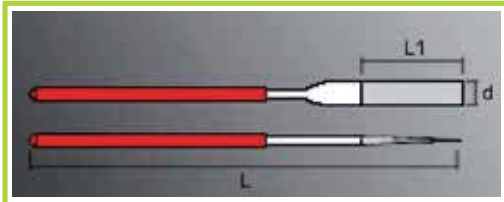

## Lime Diamantate Coniche Corte con gambo- Kit Short Conical Diamond Files with handle- Kit

Codice Code	Descrizione Description	Grana Grain	Composizione Composition
LKIT10LDC	Kit compostoda 10lime diamantate coniche cortea granemiste Kit of 10 short conical Diamond Files with mixed grains	mista mixed	n1-LCD06X72120 n1-LCD06X72200 n1-LCD06X72400 n1-LCD04X72120 n1-LCD04X72200 n1-LCD04X72400 n1-LCD03X56120 n1-LCD06X56120 n1-LCD06X56200
LKIT10LDC120	Kit compostoda 10lime diamantate coniche cortea grana 120 Kit of 10 short conical Diamond Files grain 120	120	n3-LCD06X72120 n3-LCD04X72120 n2-LDC03X56120 n2-LCD06X56120
LKIT10LDC200	Kit compostoda 10lime diamantate piatte coniche cortea grana 200 Kit of 10 short conical Diamond Files grain 200	200	n3-LCD06X72200 n3-LCD04X72200 n2-LDC03X56200 n2-LCD06X56200
LKIT10LDC400	Kit compostoda 10lime diamantate piatte coniche cortea grana 400 Kit of 10 short conical Diamond Files grain 400	400	n3-LCD06X72400 n3-LCD04X72400 n2-LDC03X56400 n2-LCD06X56400
LKIT10LDCL1	Kit compostoda 10lime diamantate coniche cortea granamista dispostasu un solo lato Kit of 10 short conical Diamond Files with mixed grain placed only on one side	mista su un solo lato mixed only on one side	n2-LCD06X72120L1 n2-LCD03X72120L1 n2-LDC03X72200L1 n2-LCD06X72200L1 n2-LCD06X72400L1

## Lime Diamantate coniche con impugnatura - Conical Diamond Hand Files

Codice Code	Dimensioni (mm) d x L Dimensions (mm) d x L	L1 (mm)	Grana Grain
LDLIMPO2X140120	2 x 140	30	120
LDLIMPO2X140200	2 x 140	30	200
LDLIMPO2X140400	2 x 140	30	400
LDLIMPO4X140120	4 x 140	30	120
LDLIMPO4X140200	4 x 140	30	200
LDLIMPO4X140400	4 x 140	30	400
LDLIMPO6X140120	6 x 140	30	120
LDLIMPO6X140200	6 x 140	30	200
LDLIMPO6X140400	6 x 140	30	400