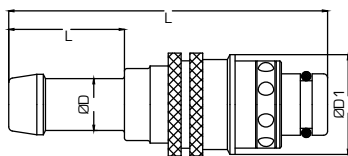

R0509

Raccordo a 90° con filetto maschio / Male thread socket 90°

Ordine Nr. / Order No	ØD	ØD1	L	L1	L2	ES. INT. INNER HEX.
R0509-09-0001	BSPT 1/8"	22	23	22	10	19
R0509-09-0002	BSPT 1/4"	22	25	22	12	19
R0509-09-0003	BSPT 3/8"	22	26	22	13	19
R0509-09-0004	NPT 1/4"	22	27	22	14	19

R0510

Raccordo a 45° con filetto maschio / Male thread socket 45°

Ordine Nr. / Order No	ØD	ØD1	L	L1	L2	ES. INT. INNER HEX.
R0510-09-0001	BSPT 1/8"	22	16.5	18.5	10	19
R0510-09-0002	BSPT 1/4"	22	16.5	18.5	12	19
R0510-09-0003	BSPT 3/8"	22	16.5	18.5	12	19

R0387

Attacco rapido / Quick coupling

Ordine Nr. / Order No.	Misura Size	ØD	ØD1	L	L1
R0387-09-0001	6	8	17	55	23
R0387-09-0002	8	6	20	66	28
R0387-09-0003	8	8	20	66	28
R0387-09-0004	8	10	20	66	28
R0387-09-0005	8	13	20	66	28
R0387-09-0006	12	13	28	78	33
R0387-09-0007	12	16	28	78	33