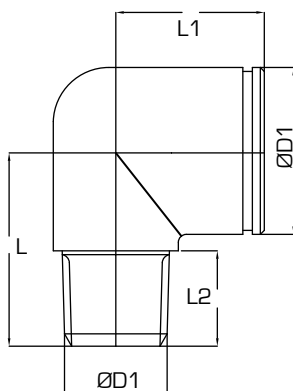

R0509

Raccordo a 90° con filetto maschio / Male thread socket 90°

Ordine Nr. / Order No	ØD	ØD1	L	L1	L2	ES. INT. INNER HEX.
R0509-09-0001	BSPT 1/8"	22	23	22	10	19
R0509-09-0002	BSPT 1/4"	22	25	22	12	19
R0509-09-0003	BSPT 3/8"	22	26	22	13	19
R0509-09-0004	NPT 1/4"	22	27	22	14	19

R0510

Raccordo a 45° con filetto maschio / Male thread socket 45°

Ordine Nr. / Order No	ØD	ØD1	L	L1	L2	ES. INT. INNER HEX.
R0510-09-0001	BSPT 1/8"	22	16.5	18.5	10	19
R0510-09-0002	BSPT 1/4"	22	16.5	18.5	12	19
R0510-09-0003	BSPT 3/8"	22	16.5	18.5	12	19

R0387

Attacco rapido / Quick coupling

Ordine Nr. / Order No.	Misura Size	ØD	ØD1	L	L1
R0387-09-0001	6	8	17	55	23
R0387-09-0002	8	6	20	66	28
R0387-09-0003	8	8	20	66	28
R0387-09-0004	8	10	20	66	28
R0387-09-0005	8	13	20	66	28
R0387-09-0006	12	13	28	78	33
R0387-09-0007	12	16	28	78	33