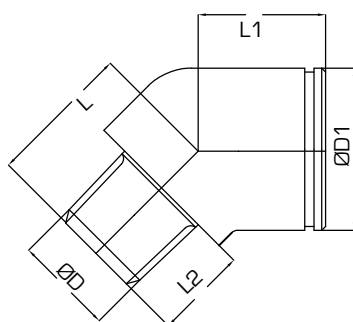

R0509

Raccordo a 90° con filetto maschio / Male thread socket 90°

Ordine Nr. / Order No	ØD	ØD1	L	L1	L2	ES. INT. INNER HEX.
R0509-09-0001	BSPT 1/8"	22	23	22	10	19
R0509-09-0002	BSPT 1/4"	22	25	22	12	19
R0509-09-0003	BSPT 3/8"	22	26	22	13	19
R0509-09-0004	NPT 1/4"	22	27	22	14	19

R0510

Raccordo a 45° con filetto maschio / Male thread socket 45°

Ordine Nr. / Order No	ØD	ØD1	L	L1	L2	ES. INT. INNER HEX.
R0510-09-0001	BSPT 1/8"	22	16.5	18.5	10	19
R0510-09-0002	BSPT 1/4"	22	16.5	18.5	12	19
R0510-09-0003	BSPT 3/8"	22	16.5	18.5	12	19

R0387

Attacco rapido / Quick coupling

Ordine Nr. / Order No.	Misura Size	ØD	ØD1	L	L1
R0387-09-0001	6	8	17	55	23
R0387-09-0002	8	6	20	66	28
R0387-09-0003	8	8	20	66	28
R0387-09-0004	8	10	20	66	28
R0387-09-0005	8	13	20	66	28
R0387-09-0006	12	13	28	78	33
R0387-09-0007	12	16	28	78	33