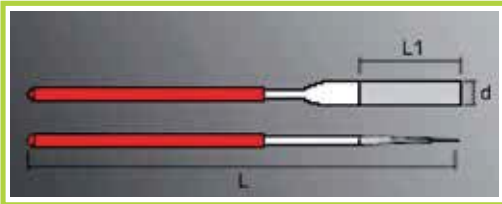

## Lime Diamantate Coniche Corte con gambo- Kit Short Conical Diamond Files with handle- Kit

Codice Code	Descrizione Description	Grana Grain	Composizione Composition
LKIT10LDC	Kit compostoda 10lime diamantate coniche cortea granemiste Kit of 10 short conical Diamond Files with mixed grains	mista mixed	n1-LCD06X72120 n1-LCD06X72200 n1-LCD06X72400 n1-LCD04X72120 n1-LCD04X72200 n1-LCD04X72400 n1-LCD03X56120 n1-LCD06X56120 n1-LCD06X56200
LKIT10LDC120	Kit compostoda 10lime diamantate coniche cortea grana 120 Kit of 10 short conical Diamond Files grain 120	120	n3-LCD06X72120 n3-LCD04X72120 n2-LDC03X56120 n2-LCD06X56120
LKIT10LDC200	Kit compostoda 10lime diamantate piatte coniche cortea grana 200 Kit of 10 short conical Diamond Files grain 200	200	n3-LCD06X72200 n3-LCD04X72200 n2-LDC03X56200 n2-LCD06X56200
LKIT10LDC400	Kit compostoda 10lime diamantate piatte coniche cortea grana 400 Kit of 10 short conical Diamond Files grain 400	400	n3-LCD06X72400 n3-LCD04X72400 n2-LDC03X56400 n2-LCD06X56400
LKIT10LDCL1	Kit compostoda 10lime diamantate coniche cortea grana mista dispostasu un solo lato Kit of 10 short conical Diamond Files with mixed grain placed only on one side	mista su un solo lato mixed only on one side	n2-LCD06X72120L1 n2-LCD03X72120L1 n2-LDC03X72200L1 n2-LCD06X72200L1 n2-LCD06X72400L1

## Lime Diamantate coniche con impugnatura - Conical Diamond Hand Files

Codice Code	Dimensioni (mm) d x L Dimensions (mm) d x L	L1 (mm)	Grana Grain
LDLIMPO2X140120	2 x 140	30	120
LDLIMPO2X140200	2 x 140	30	200
LDLIMPO2X140400	2 x 140	30	400
LDLIMPO4X140120	4 x 140	30	120
LDLIMPO4X140200	4 x 140	30	200
LDLIMPO4X140400	4 x 140	30	400
LDLIMPO6X140120	6 x 140	30	120
LDLIMPO6X140200	6 x 140	30	200
LDLIMPO6X140400	6 x 140	30	400