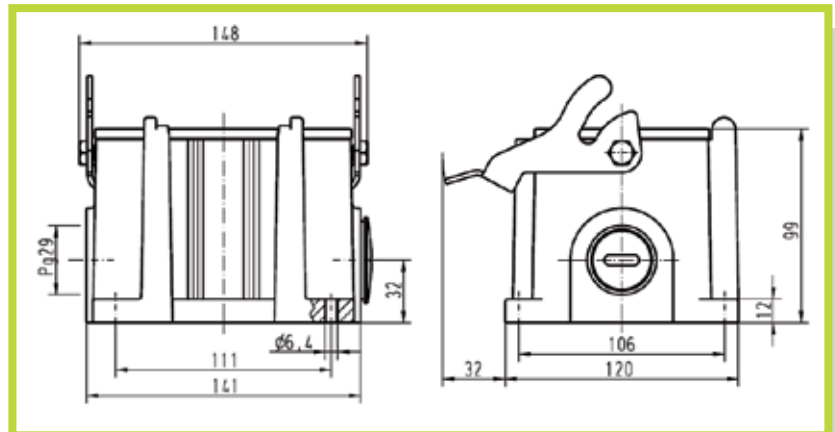

Bulk head/surface mounting

Custodie fisse

Housing

Codice Code
0930 048 0301

Da pannello - 2 uscite

Bulk head/surface mounting - 2 entries

Codice Code	Pg
0930 048 0290	29