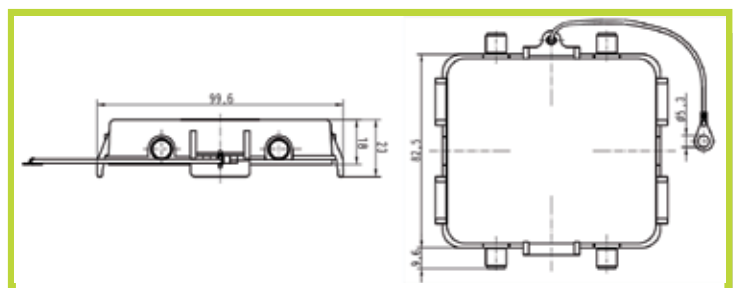

Coperchi per custodie fisse Dust protection covers for housing

Dust protection covers for housing

Codice Code
0930 032 5425