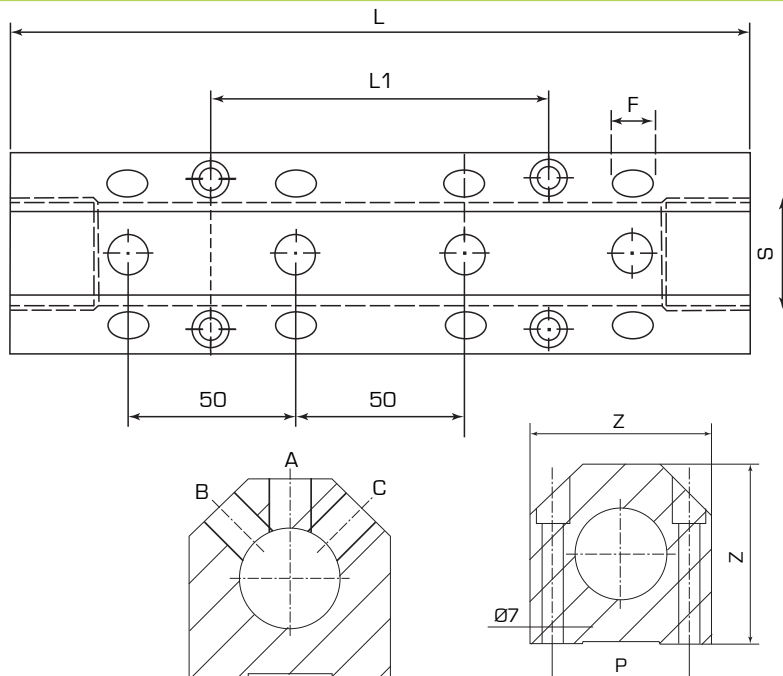

R0536

Unità di distribuzione
Distribution block

Materiale. Aluminium
Material: Aluminium

Codice	Lato fori	Nr. Fori per lato	L	L1	F	P	S	Z	Colore *R - Rosso *B - Blu
Code	Holes scheme	N. of holes on one surface	L	L1	F	P	S	Z	Color *R - Red *B - Blue
R0536-09-0001	BC	3	170	50	1/4	45	1"	60	R
R0536-09-0002	BC	3	170	50	1/4	45	1"	60	B
R0536-09-0003	A	4	220	100	1/4	45	1"	60	R
R0536-09-0004	A	4	220	100	1/4	45	1"	60	B
R0536-09-0005	AB=AC	4	220	100	1/4	45	1"	60	R
R0536-09-0006	AB=AC	4	220	100	1/4	45	1"	60	B
R0536-09-0007	BC	4	220	100	1/4	45	1"	60	R
R0536-09-0008	BC	4	220	100	1/4	45	1"	60	B
R0536-09-0009	A	6	320	200	1/4	45	1"	60	R
R0536-09-0010	A	6	320	200	1/4	45	1"	60	B
R0536-09-0011	AB=AC	6	320	200	1/4	45	1"	60	R
R0536-09-0012	AB=AC	6	320	200	1/4	45	1"	60	B
R0536-09-0013	BC	6	320	200	1/4	45	1"	60	R
R0536-09-0014	BC	6	420	300	1/4	45	1"	60	B
R0536-09-0015	A	8	420	300	1/4	45	1"	60	R
R0536-09-0016	A	8	420	300	1/4	45	1"	60	B
R0536-09-0017	AB=AC	8	420	300	1/4	45	1"	60	R
R0536-09-0018	AB=AC	8	420	300	1/4	45	1"	60	B
R0536-09-0019	BC	8	420	300	1/4	45	1"	60	R
R0536-09-0020	BC	8	420	300	1/4	45	1"	60	B